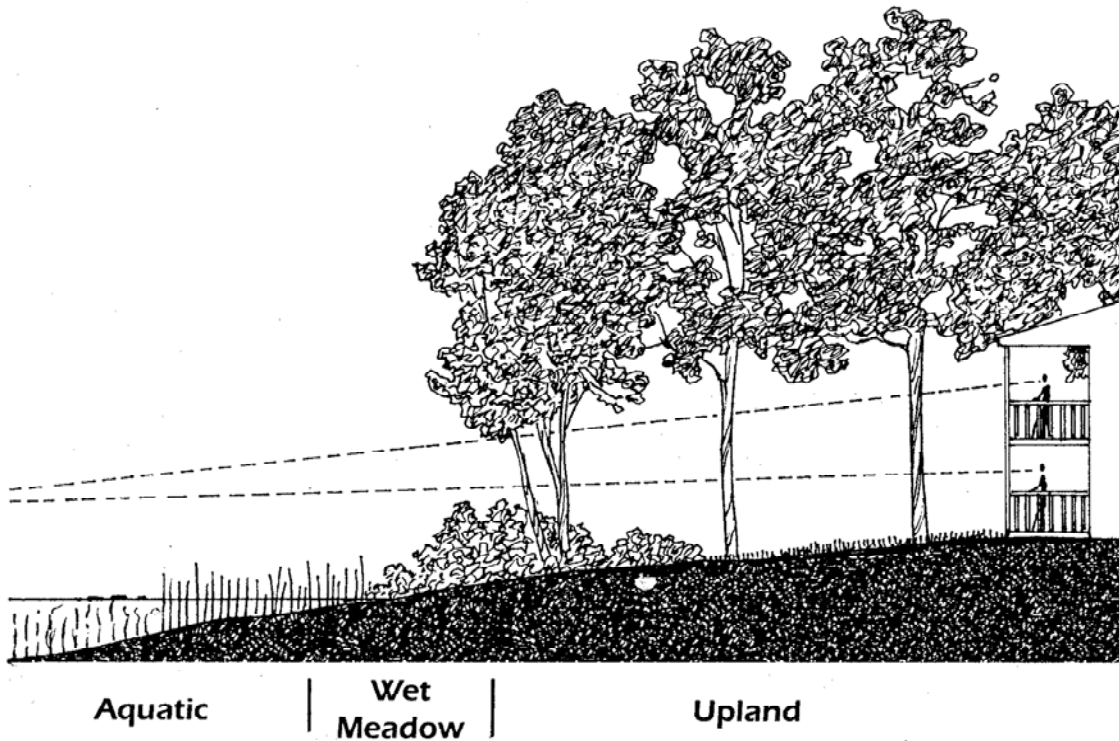

Native Plants for Shoreland Landscaping

Blueflag iris
Iris versicolor
Sweet flag
Acorus calamus
Bur-reeds *Sparganium* spp.
Bulrushes *Scirpus* spp.
Schoenoplectus spp.
Sedges *Carex* spp.

Swamp milkweed *Asclepias incarnata*
Blue vervain *Verbena hastata*
Joe-pye-weed *Eupatorium maculatum*
Canada anemone *Anemone canadensis*
Ox-eye *Heliopsis helianthoides*
Asters *Aster* spp.
Goldenrods *Solidago* spp.
Sedges *Carex* spp.
Bluejoint grass *Calamagrostis canadensis*
Meadowsweet (shrub) *Spiraea alba*
Red-osier dogwood *Cornus stolonifera*
Willows *Salix* spp.