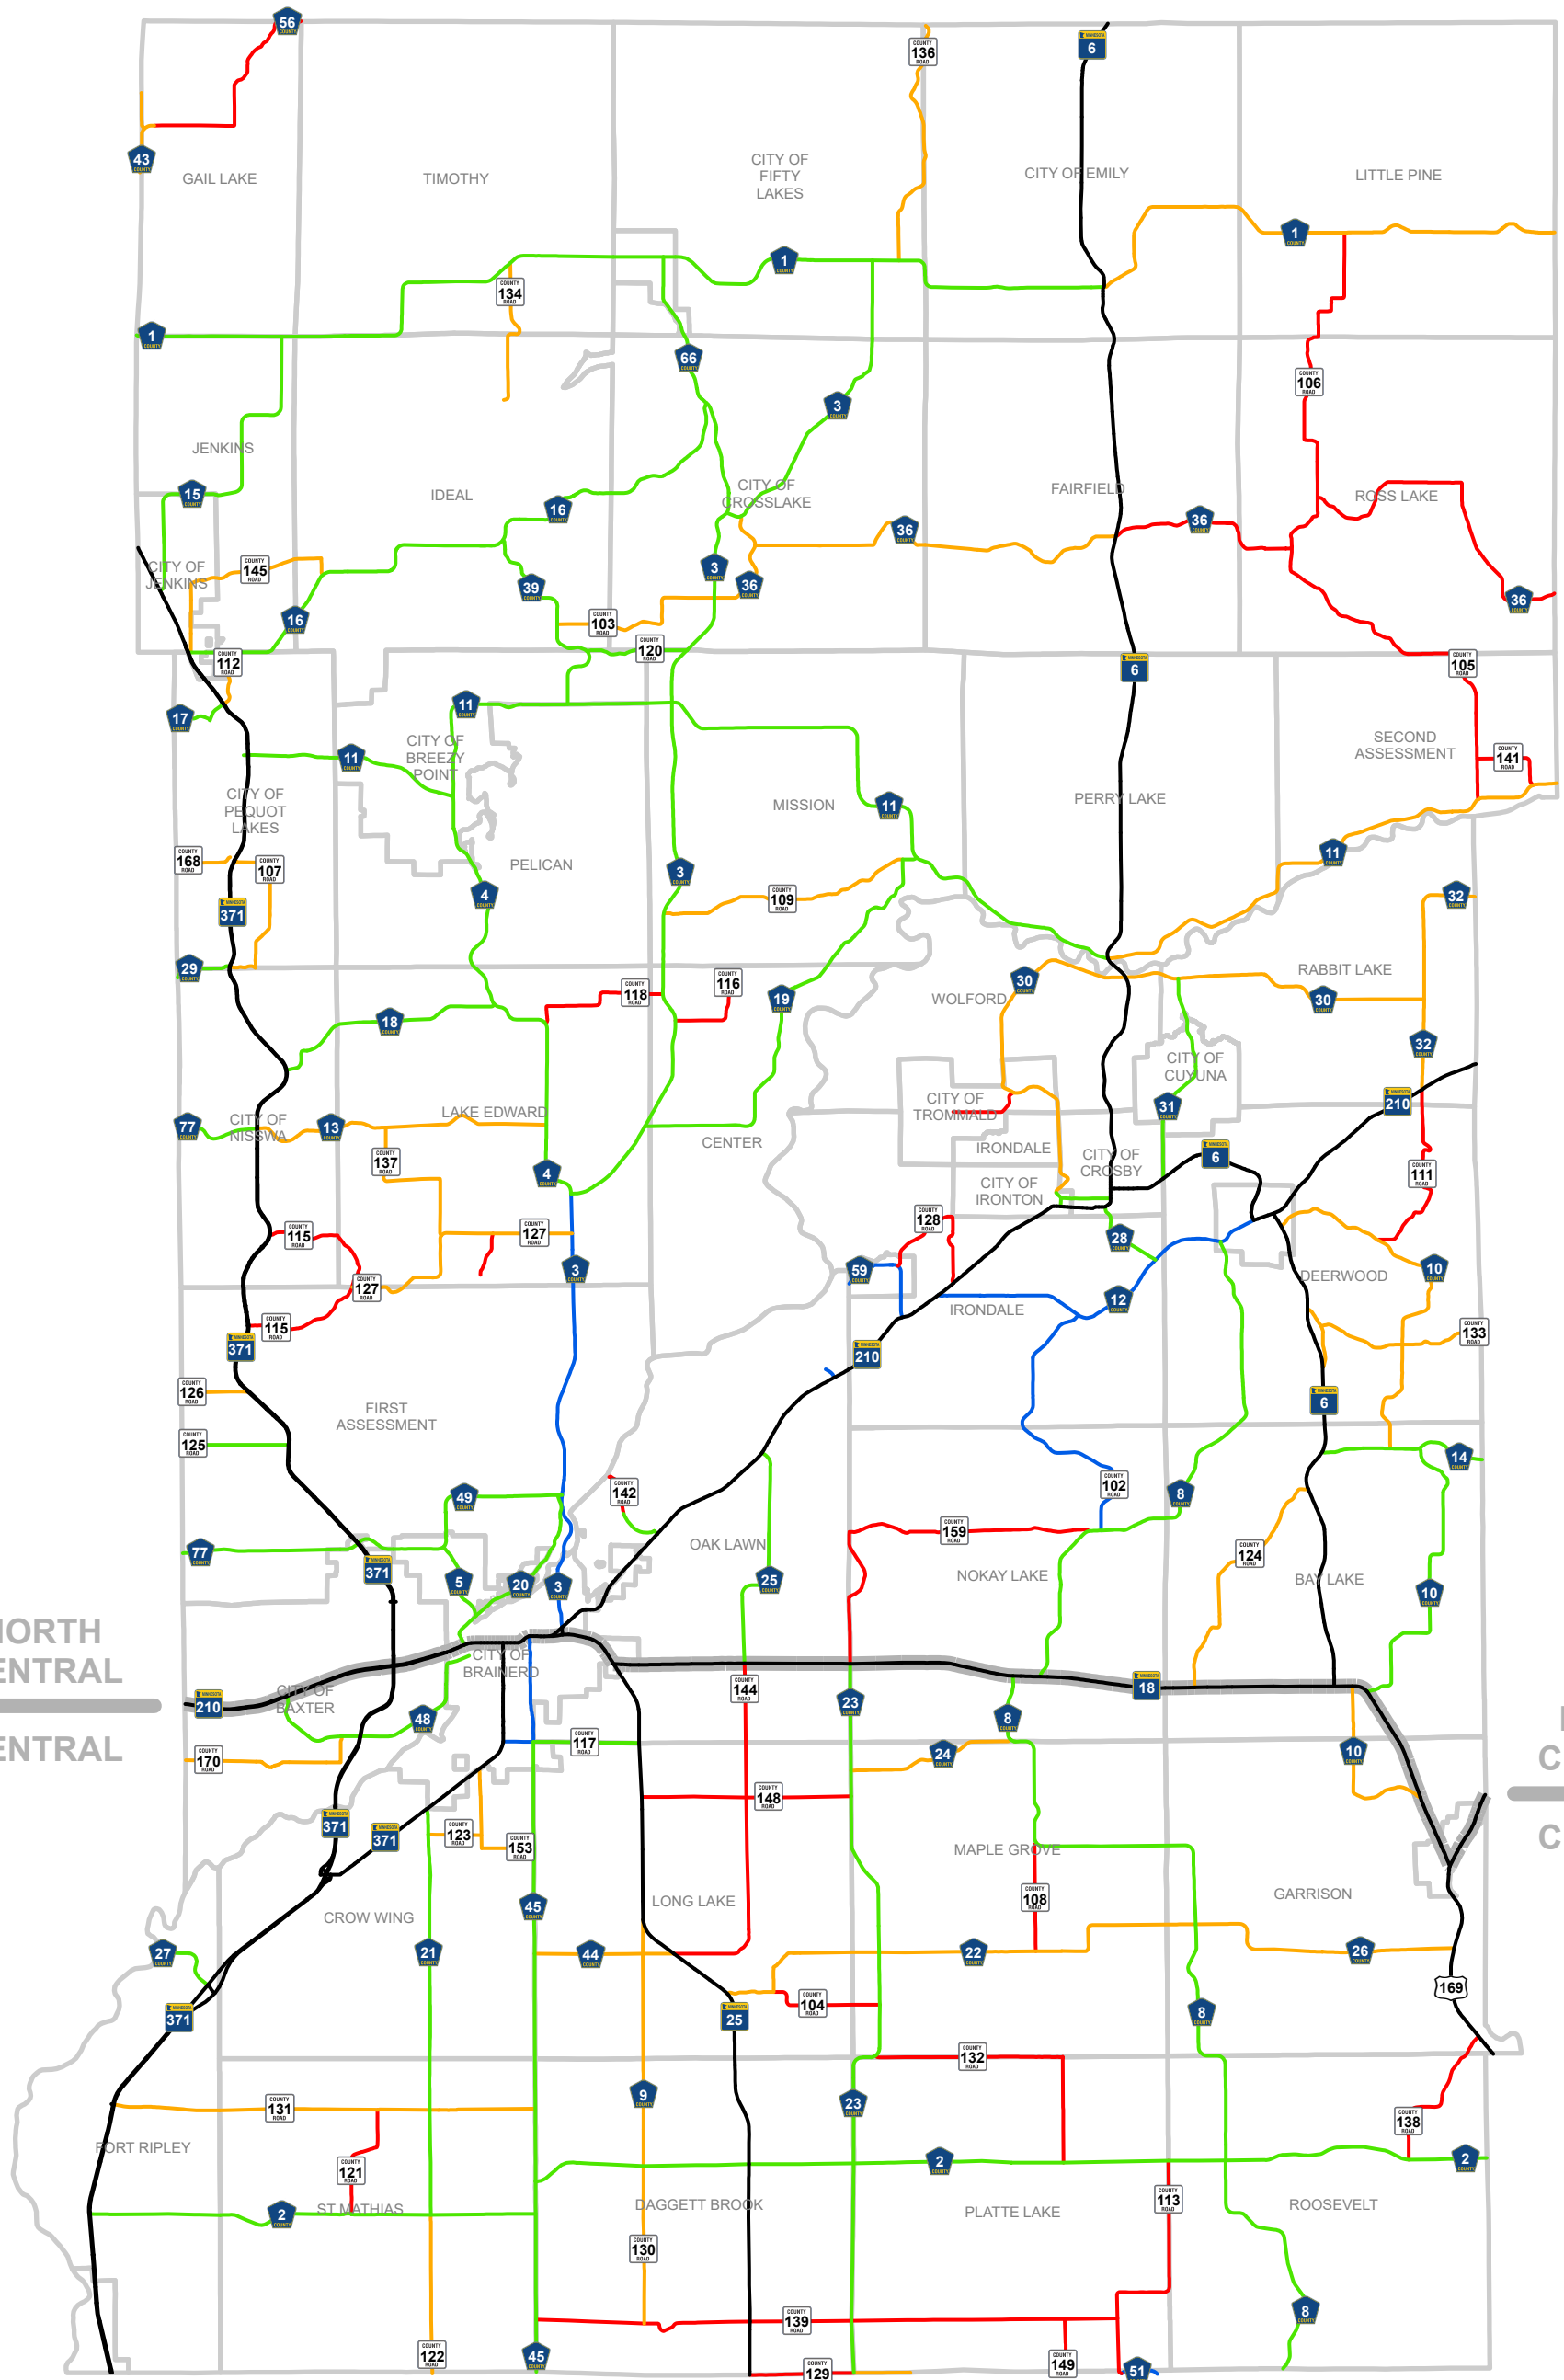

# CROW WING COUNTY HIGHWAY DEPARTMENT 2020 WEIGHT RESTRICTION MAP

## Legend

— State Highways	
<b>Seasonal Weight Restrictions</b>	
— 5 TONS	— 9 TONS
— 7 TONS	— 10 TONS