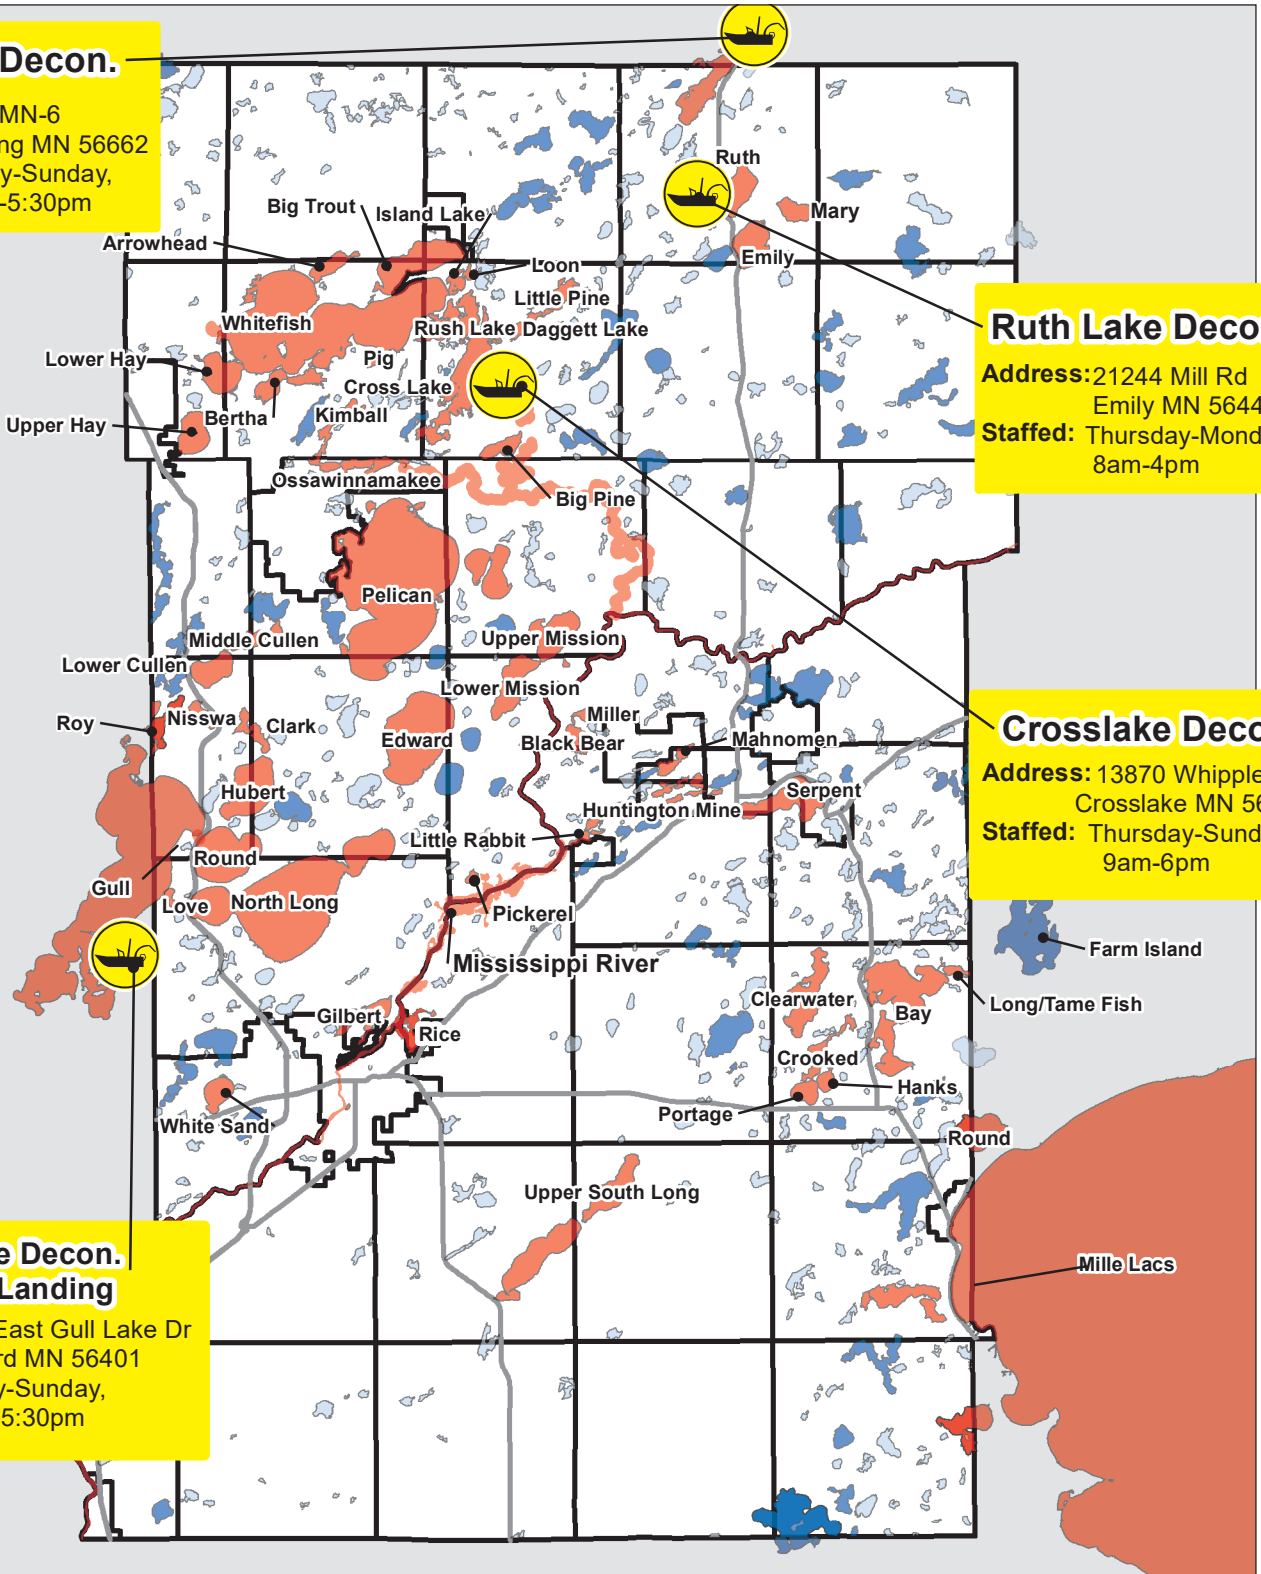

Crow Wing County AIS Decontamination Stations

Outing Decon.

Address: 509 MN-6
Outing MN 56662
Staffed: Friday-Sunday,
8am-5:30pm

Ruth Lake Decon.

Address: 21244 Mill Rd
Emily MN 56447
Staffed: Thursday-Monday,
8am-4pm

Crosslake Decon.

Address: 13870 Whipple Dr
Crosslake MN 56442
Staffed: Thursday-Sunday,
9am-6pm

Gull Lake Decon. Gov. Pt. Landing

Address: 10867 East Gull Lake Dr
Brainerd MN 56401
Staffed: Thursday-Sunday,
8am-5:30pm

Crow Wing County Lakes Water Bodies by Infested Status

- Infested with AIS*
- Lakes with Public Access
- Other Lakes

*Eurasian Milfoil, Zebra Mussels,
Faucet Snail, Spiny Waterflea

Decontamination Station Location

CWC Mobile Decontamination Locations

Call (218) 824-1055
Text: CWCDECON to 72345
Visit: www.crowwing.us/AIS

MN DNR Decontamination Location

Visit: www.mndnr.gov/decon